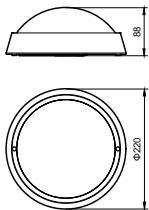

Application

- Hospitality
- Offices
- Residential

Versions

EssentialSmartbright Bulkhead

EssentialSmartbright Bulkhead

Dimensional drawing

Essential Smartbright Bulkhead

General Information

CE mark	CE mark
Driver included	Yes
ENEC mark	-
Flammability mark	-
Glow-wire test	Temperature 650 °C, duration 30 s
Number of gear units	1 unit

Light Technical

Beam angle of light source	120 degree(s)
Correlated Color Temperature (Nom)	4000 K
Optical cover/lens type	Polycarbonate bowl/cover
Color rendering index (CRI)	>70
Luminous Efficacy (rated) (Nom)	80 lm/W