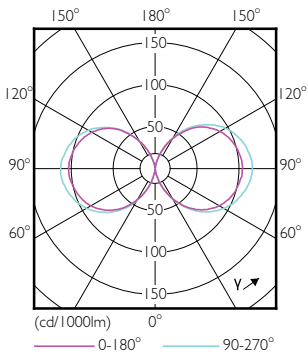

LED Urban TrueForce Lamps

Approval and Application

Energy Consumption kWh/1000 h - kWh

Controls and Dimming

Dimmable No

Operating and Electrical

Input Frequency 50 to 60 Hz

Voltage (Nom) 120-277 V

Wattage Equivalent 150 W

Power (Rated) (Nom) 55 W

Starting Time (Nom) 0.5 s

General Information

Cap-Base E39

Nominal Lifetime (Nom) 50000 h

Switching Cycle 50,000X

Light Technical

Beam Angle (Nom) 360 °

Colour Rendering Index (Nom) 70

Llmf At End Of Nominal Lifetime (Nom) 70 %

Luminous Flux (Nom) 8000 lm

Mechanical and Housing

Bulb Finish Clear

Bulb Shape Others

Temperature

T-Case Maximum (Nom) 80 °C

Light Technical

Order Code	Full Product Name	Colour Code	Correlated Colour Temperature (Nom)
		730	3000 K
		740	4000 K