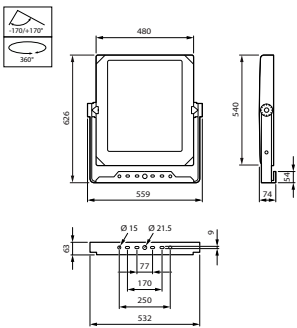

Coreline tempo X-Large

Features

- All our standard Ledgine O platform light distributions, lumen packages from 30,000 lm up to 44,000 lm
- Seaside-resistant treatment and swimming pool protection options available
- Long lifetime of 100,000 hours, integrated surge protection, the option of an additional surge protection device, high impact resistance IK08, IP66
- Plug and play installation with 1m cable and IP66 connector, horizontal bracket for pole top mounting
- Ready to be connected to Interact City and Interact Sports recreational thanks to an SR socket

Application

- Indoor multi-purpose gymnasiums and swimming pool
- Outdoor recreational sports fields e.g. basket courts, etc.
- Harbors, airports, parking lots

Dimensional drawing

Product details

Side view