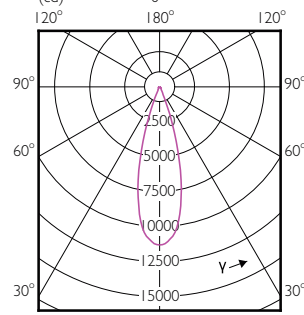

MASTER LEDspot PAR High Lumen