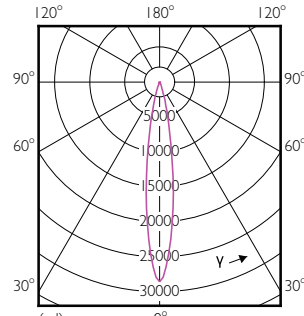

MASTER LEDspot PAR High Lumen