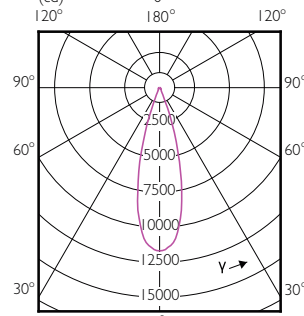

MASTER LEDspot PAR High Lumen