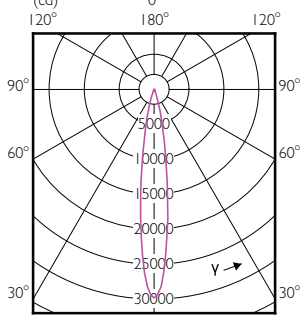

MASTER LEDspot PAR High Lumen