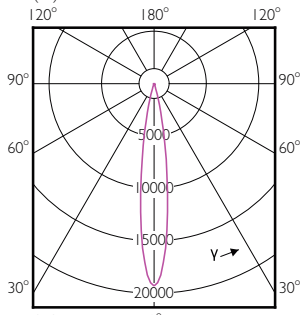

MASTER LEDspot PAR High Lumen