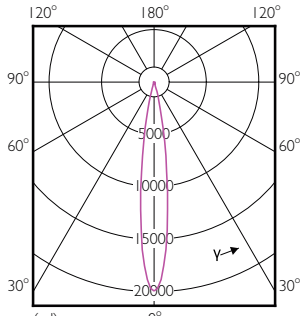

MASTER LEDspot PAR High Lumen