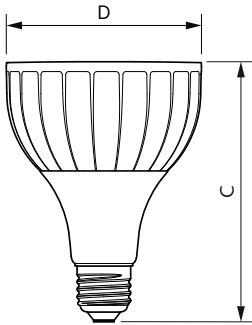

## Dimensional drawing

Product	D	C
Master LED PAR30L 20W 15D 830	95.5 mm	129 mm
Master LED PAR30L 40W 30D 830	95.5 mm	129 mm
Master LED PAR30L 40W 15D 830	95.5 mm	129 mm
Master LED PAR30L 20W 30D 830	95.5 mm	129 mm
Master LED PAR30L 40W 15D 827	95.5 mm	129 mm
Master LED PAR30L 40W 30D 827	95.5 mm	129 mm
Master LED PAR30L 40W 30D 857	95.5 mm	129 mm
Master LED PAR30L 40W 15D 857	95.5 mm	129 mm
Master LED PAR30L 40W 15D 840	95.5 mm	129 mm
Master LED PAR30L 40W 30D 840	95.5 mm	129 mm
Master LED PAR30L 20W 15D 840	95.5 mm	129 mm
Master LED PAR30L 20W 30D 840	95.5 mm	129 mm
Master LED PAR30L 32W 15D 840	95.5 mm	129 mm
Master LED PAR30L 32W 15D 830	95.5 mm	129 mm
Master LED PAR30L 32W 15D 857	95.5 mm	129 mm
Master LED PAR30L 32W 30D 840	95.5 mm	129 mm
Master LED PAR30L 32W 30D 857	95.5 mm	129 mm
Master LED PAR30L 32W 30D 830	95.5 mm	129 mm