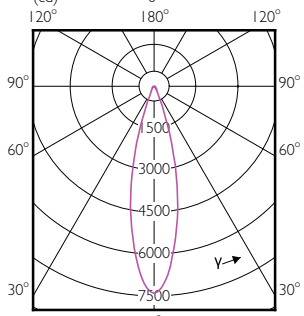

MASTER LEDspot PAR High Lumen