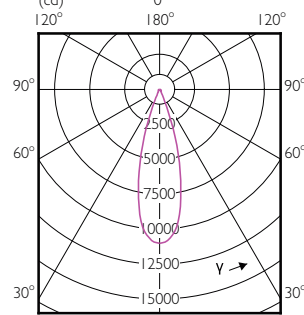

MASTER LEDspot PAR High Lumen