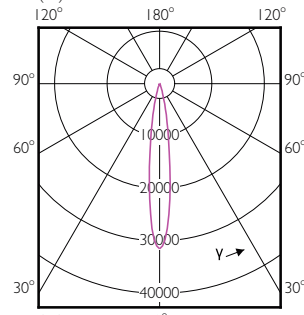

MASTER LEDspot PAR High Lumen