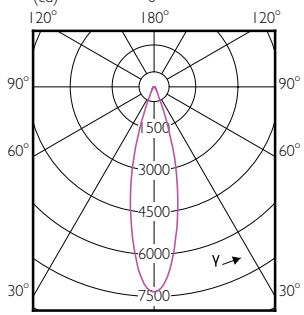

MASTER LEDspot PAR High Lumen