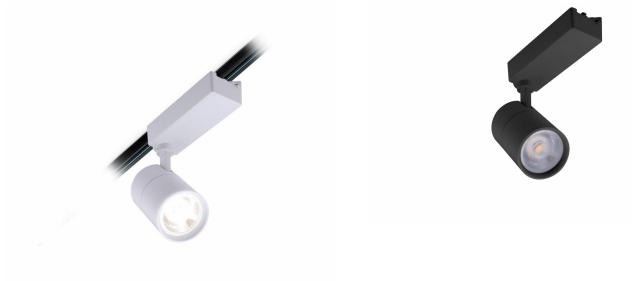

Essential Smart Bright Projector

Versions

Application Conditions	
Ambient temperature range	-20 to +40 °C
Approval and Application	
Mech. impact protection code	IK03
Ingress protection code	IP20
Controls and Dimming	
Dimmable	No
Operating and Electrical	
Input Voltage	220 to 240 V
General Information	
Protection class IEC	Safety class I (I)
Driver included	Yes
Number of gear units	1 unit
Initial Performance (IEC Compliant)	
Init. Colour rendering index	>80
Luminous flux tolerance	+/-10%

Application Conditions

Order Code	Full Product Name	Suitable for random switching
31786199	ST030T LED8/830 8W 220-240V I NB WH	No
31787899	ST030T LED8/840 8W 220-240V I NB WH	No
31788599	ST030T LED8/830 8W 220-240V I MB WH	-
31789299	ST030T LED8/840 8W 220-240V I MB WH	-
31790899	ST030T LED12/830 14W 220-240V I NB WH	-
31791599	ST030T LED12/840 14W 220-240V I NB WH	No
31792299	ST030T LED12/830 14W 220-240V I MB WH	No
31793999	ST030T LED12/840 14W 220-240V I MB WH	-
31794699	ST030T LED20/830 23W 220-240V I NB WH	-
31795399	ST030T LED20/840 23W 220-240V I NB WH	-
31796099	ST030T LED20/830 23W 220-240V I MB WH	-
31797799	ST030T LED20/840 23W 220-240V I MB WH	No
31798499	ST030T LED30/830 35W 220-240V I NB WH	No
31799199	ST030T LED30/840 35W 220-240V I NB WH	-
31800499	ST030T LED30/830 35W 220-240V I MB WH	-
31801199	ST030T LED30/840 35W 220-240V I MB WH	-
32243899	ST030T LED8/850 8W 220-240V I NB WH	-
32244599	ST030T LED8/850 8W 220-240V I MB WH	-
32245299	ST030T LED12/850 14W 220-240V I NB WH	-
32246999	ST030T LED12/850 14W 220-240V I MB WH	-
32247699	ST030T LED20/850 23W 220-240V I NB WH	-
32248399	ST030T LED20/850 23W 220-240V I MB WH	-
32249099	ST030T LED30/850 35W 220-240V I NB WH	-
32250699	ST030T LED30/850 35W 220-240V I MB WH	-
31802899	ST030T LED8/830 8W 220-240V I NB BK	-
31803599	ST030T LED8/840 8W 220-240V I NB BK	-
31804299	ST030T LED8/830 8W 220-240V I MB BK	-
31805999	ST030T LED8/840 8W 220-240V I MB BK	No
31806699	ST030T LED12/830 14W 220-240V I NB BK	No
31807399	ST030T LED12/840 14W 220-240V I NB BK	No
31808099	ST030T LED12/830 14W 220-240V I MB BK	No
31810399	ST030T LED20/830 23W 220-240V I NB BK	-
31811099	ST030T LED20/840 23W 220-240V I NB BK	No
31812799	ST030T LED20/830 23W 220-240V I MB BK	-
31813499	ST030T LED20/840 23W 220-240V I MB BK	-
31814199	ST030T LED30/830 35W 220-240V I NB BK	-