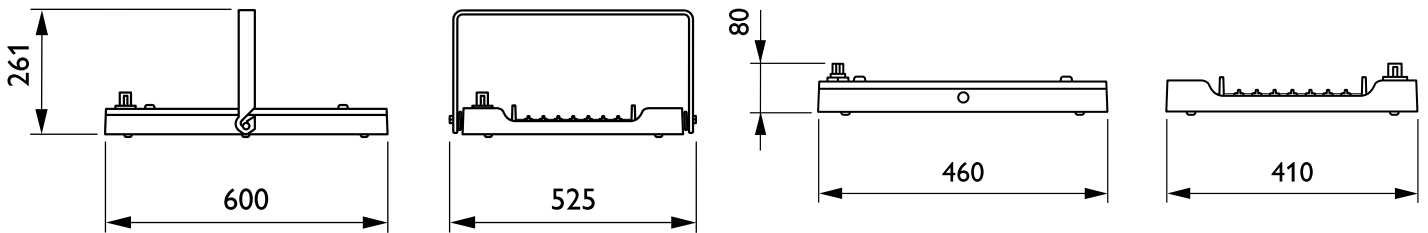

GentleSpace Gen3-BY481 - NBA-suspension

GentleSpace Gen3

Dimensional drawing

General Information

Cap-Base	-
CE mark	Yes
Driver included	Yes
ENEC mark	ENEC mark
Flammability mark	-
Lamp family code	-
Light source replaceable	Yes
Number of gear units	1 unit
Service tag	Yes