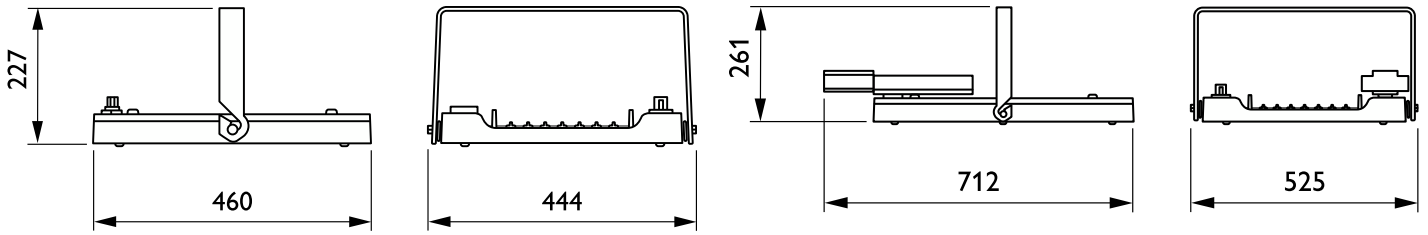

GentleSpace Gen3-BY481 - NBA-suspension

GentleSpace Gen3

Dimensional drawing

General Information

Cap-Base	-
CE mark	Yes
Driver included	Yes
ENEC mark	ENEC mark
Flammability mark	-
Lamp family code	-
Light source replaceable	Yes
Number of gear units	1 unit
Service tag	Yes