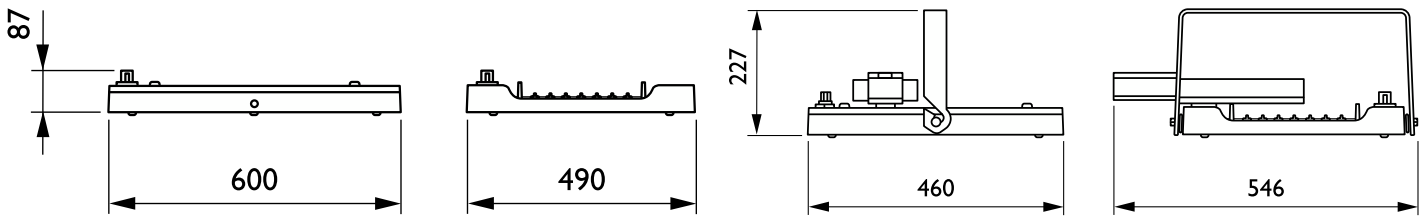

GentleSpace Gen3-BY481 - NBA-suspension

GentleSpace Gen3

Dimensional drawing

General Information

Cap-Base	-
CE mark	Yes
Driver included	Yes
ENEC mark	ENEC mark
Flammability mark	-
Lamp family code	-
Light source replaceable	Yes
Number of gear units	1 unit
Service tag	Yes