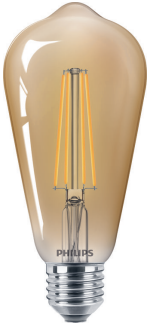

Decorative LED bulbs

Versions