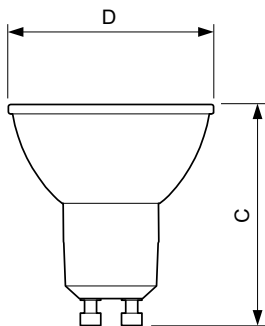

Versions

GU10 PAR 2 palce

Dimensional drawing

Product	D	C
MASTER LED ExpertColor 5.5-50W GU10 927 36D	50 mm	54 mm
MASTER LED ExpertColor 5.5-50W GU10 940 25D	50 mm	54 mm
MASTER LED ExpertColor 5.5-50W GU10 930 36D	50 mm	54 mm
MASTER LED ExpertColor 5.5-50W GU10 927 36D	50 mm	54 mm
MASTER LED ExpertColor 5.5-50W GU10 927 24D	50 mm	54 mm
MASTER LED ExpertColor 5.5-50W GU10 930 24D	50 mm	54 mm