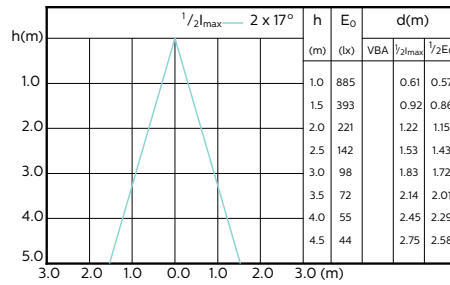

**MASTER LEDspot ExpertColor MV 50W GU10
930 36D**