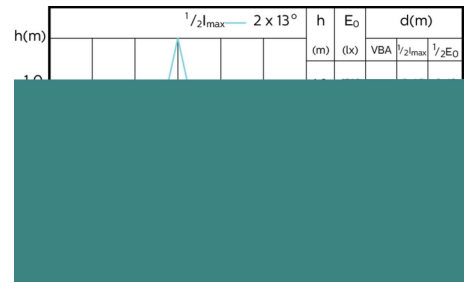

MASTER LEDspot ExpertColor MV 50W GU10
927 36D

MASTER LEDspot ExpertColor MV 50W GU10
930 36D

Beam Diagrams

MASTER LEDspot ExpertColor MV 50W GU10
927 25D

MASTER LEDspot ExpertColor MV 50W GU10
930 25D

MASTER LEDspot ExpertColor MV 50W GU10
940 25D