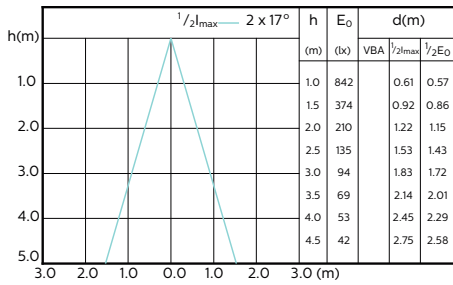

MASTER LEDspot ExpertColor MV

Beam Diagrams

**MASTER LEDspot ExpertColor MV 50W GU10
927 36D**