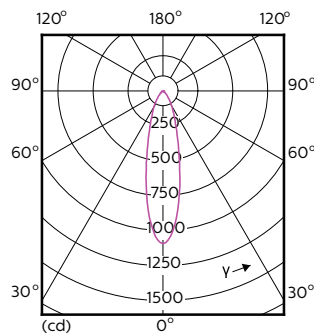

Light Technical (1/2)

Order Code	Full Product Name	Beam Angle (Nom)	Colour Code	Correlated Colour	
				Temperature (Nom)	Luminous Flux (Nom)
75586000	MASTER LED ExpertColor 5.5-50W GU10 927 24D	24°	927	2700 K	385 lm
75588400	MASTER LED ExpertColor 5.5-50W GU10 930 24D	24°	930	3000 K	405 lm
70765400	MASTER LED ExpertColor 5.5-50W GU10 940 25D	25°	940	4000 K	400 lm

Order Code	Full Product Name	Beam Angle (Nom)	Colour Code	Correlated Colour	
				Temperature (Nom)	Luminous Flux (Nom)
70767800	MASTER LED ExpertColor 5.5-50W GU10 927 36D	36°	927	2700 K	355 lm
70733300	MASTER LED ExpertColor 5.5-50W GU10 927 36D	36°	927	2700 K	385 lm
75590700	MASTER LED ExpertColor 5.5-50W GU10 930 36D	36°	930	3000 K	405 lm

Light Technical (2/2)

Order Code	Full Product Name	Luminous Intensity (Nom)
75586000	MASTER LED ExpertColor 5.5-50W GU10 927 24D	1000 cd
75588400	MASTER LED ExpertColor 5.5-50W GU10 930 24D	1000 cd
70765400	MASTER LED ExpertColor 5.5-50W GU10 940 25D	1050 cd
70767800	MASTER LED ExpertColor 5.5-50W GU10 927 36D	800 cd
70733300	MASTER LED ExpertColor 5.5-50W GU10 927 36D	800 cd
75590700	MASTER LED ExpertColor 5.5-50W GU10 930 36D	800 cd