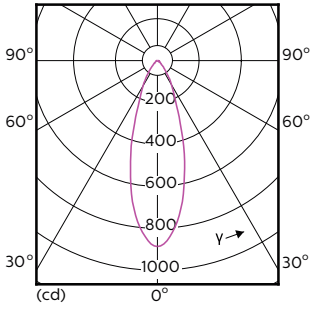

MASTER LEDspot ExpertColor MV

Accent Diagrams