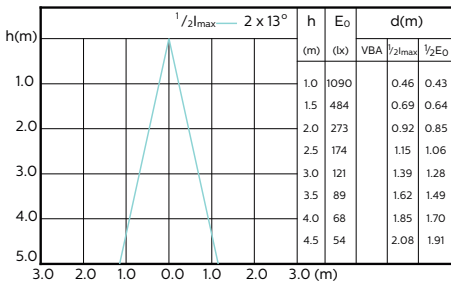

Beam Diagrams

MASTER LEDspot ExpertColor MV 50W GU10
927 25D