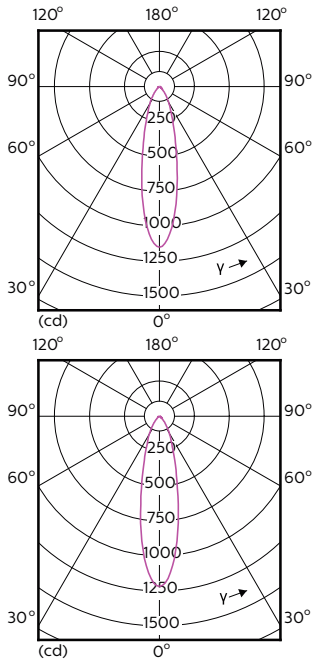

MASTER LEDspot ExpertColor MV