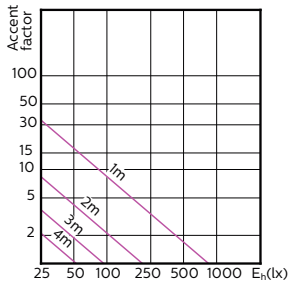

MASTER LEDspot ExpertColor MV 50W GU10
927 25D

MASTER LEDspot ExpertColor MV 50W GU10
927 36D

MASTER LEDspot ExpertColor MV 50W GU10
930 36D