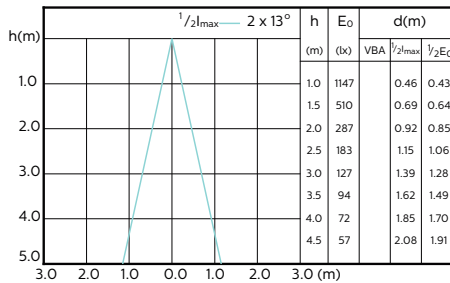

MASTER LEDspot ExpertColor MV 50W GU10
927 36D

MASTER LEDspot ExpertColor MV 50W GU10
930 36D

Beam Diagrams

MASTER LEDspot ExpertColor MV 50W GU10
927 25D

MASTER LEDspot ExpertColor MV 50W GU10
930 25D

MASTER LEDspot ExpertColor MV 50W GU10
940 25D