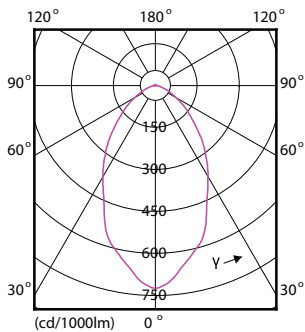

Order Code	Full Product Name	Beam		Correlated Colour		Luminous Flux (Nom)
		Angle (Nom)	Colour Code	Temperature (Nom)	Temperature (Nom)	
76936200	TrueForce Core HB 200-160W E40 865 NB GM	70 °	865	6500 K		20000 lm
76938600	TrueForce Core HB 200-160W E40 865 WB GM	130 °	865	6500 K		20000 lm
82660700	TrueForce HB 100-85W E40 865 120D GM	120 °	865	6500 K		10000 lm

Mechanical and Housing

Order Code	Full Product Name	Bulb Finish	Bulb Shape
71378500	TrueForce LED HPI ND 110-88W E40 840 60D	-	Others
71382200	TrueForce LED HPI ND 110-88W E40 840 120D	-	Others
71386000	TrueForce LED HPI ND 200-145W E40 840 60D	-	Others
71388400	TrueForce LED HPI ND 200-145W E40 840 120D	-	Others

Order Code	Full Product Name	Bulb Finish	Bulb Shape
76934800	TrueForce Core HB 200-160W E40 840 WB GM	Frosted	T50
76936200	TrueForce Core HB 200-160W E40 865 NB GM	-	T50
76938600	TrueForce Core HB 200-160W E40 865 WB GM	-	T50
82660700	TrueForce HB 100-85W E40 865 120D GM	Frosted	Others

Temperature

Order Code	Full Product Name	T-Case Maximum (Nom)
71378500	TrueForce LED HPI ND 110-88W E40 840 60D	90 °C
71382200	TrueForce LED HPI ND 110-88W E40 840 120D	90 °C
71386000	TrueForce LED HPI ND 200-145W E40 840 60D	95 °C
71388400	TrueForce LED HPI ND 200-145W E40 840 120D	95 °C
76934800	TrueForce Core HB 200-160W E40 840 WB GM	100 °C
76936200	TrueForce Core HB 200-160W E40 865 NB GM	100 °C
76938600	TrueForce Core HB 200-160W E40 865 WB GM	100 °C
82660700	TrueForce HB 100-85W E40 865 120D GM	90 °C