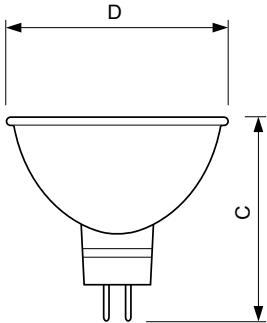

## Dimensional drawing

Product	D (max)	C (max)
Ess MR16 20W GU5.3 12V 36D 1CT/10X5F	51 mm	46 mm
Ess MR16 35W GU5.3 12V 36D 1CT/10X5F	51 mm	46 mm
Ess MR16 50W GU5.3 12V 36D 1CT/10X5F	51 mm	46 mm