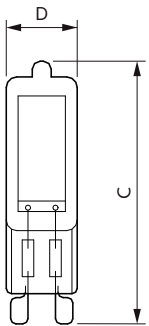

Product	D	C
CorePro LEDcapsule 2-25W ND G9 830 G	13.5 mm	50 mm
CorePro LEDcapsule 2-25W ND G9 827 G	13.5 mm	50 mm