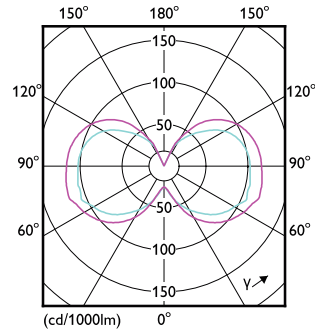

CorePro LEDcapsule MV

Temperature

Order Code	Full Product Name	T-Ambient (Max)	T-Ambient (Min)	T-Case Maximum (Nom)
57869800	CorePro LEDcapsuleMV 2.3-25W G9 827 D	-	-	82 °C
71392100	CorePro LEDcapsule ND 1.9-25W G9 827	-	-	60 °C
81526700	CorePro LEDcapsule ND 3.2-40W G9 827	-	-	78 °C
81528100	CorePro LEDcapsule ND 3.2-40W G9 830	-	-	78 °C
65818200	CorePro LEDcapsule ND 4.8-60W G9 830	-	-	99 °C
73500500	CorePro LEDcapsule 2-25W ND G9 827 G	35 °C	-20 °C	100 °C
73502900	CorePro LEDcapsule 2-25W ND G9 830 G	40 °C	-20 °C	100 °C
76669600	CorePro LEDcapsuleMV 2.6-25W G9 827 D	-	-	86 °C
30391100	CorePro LEDcapsule 2-25W ND G9 830	-	-	78 °C