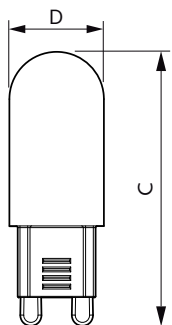

Application

- Hotels, museums, shops
- Washrooms, reception areas, exhibitions, display cabinets

CorePro LEDcapsule MV

Versions

Dimensional drawing

... D ...

Product	D	C
CorePro LEDcapsuleMV 2.3-25W G9 827 D	23 mm	51 mm

Product	D	C
CorePro LEDcapsule ND 1.9-25W G9 827	16.5 mm	48 mm

CorePro LEDcapsule MV

Dimensional drawing

Product	D	C
CorePro LEDcapsule ND 3.2-40W G9 827	17 mm	51.5 mm
CorePro LEDcapsule ND 3.2-40W G9 830	17 mm	51.5 mm