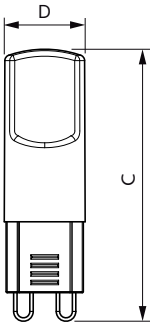

CorePro LEDcapsule MV

Dimensional drawing

Product

CorePro LEDcapsule 2-25W ND G9 830

Operating and Electrical

Voltage (Nom)	220-240 V
Starting Time (Nom)	0.5 s

General Information

Cap-Base	G9

Light Technical

Colour Rendering Index (Nom)	80
Llmf At End Of Nominal Lifetime (Nom)	70 %

Approval and Application

Order Code	Full Product Name	Energy Consumption kWh/ 1000 h
57869800	CorePro LEDcapsuleMV 2.3-25W G9 827 D	3 kWh
71392100	CorePro LEDcapsule ND 1.9-25W G9 827	2 kWh
81526700	CorePro LEDcapsule ND 3.2-40W G9 827	4 kWh
81528100	CorePro LEDcapsule ND 3.2-40W G9 830	4 kWh
65818200	CorePro LEDcapsule ND 4.8-60W G9 830	5 kWh

Order Code	Full Product Name	Energy Consumption kWh/ 1000 h
73500500	CorePro LEDcapsule 2-25W ND G9 827 G	2 kWh
73502900	CorePro LEDcapsule 2-25W ND G9 830 G	2 kWh
76669600	CorePro LEDcapsuleMV 2.6-25W G9 827 D	3 kWh
30391100	CorePro LEDcapsule 2-25W ND G9 830	2 kWh

Controls and Dimming

Order Code	Full Product Name	Dimmable
57869800	CorePro LEDcapsuleMV 2.3-25W G9 827 D	Yes
71392100	CorePro LEDcapsule ND 1.9-25W G9 827	No
81526700	CorePro LEDcapsule ND 3.2-40W G9 827	No
81528100	CorePro LEDcapsule ND 3.2-40W G9 830	No
65818200	CorePro LEDcapsule ND 4.8-60W G9 830	No

Order Code	Full Product Name	Dimmable
73500500	CorePro LEDcapsule 2-25W ND G9 827 G	No
73502900	CorePro LEDcapsule 2-25W ND G9 830 G	No
76669600	CorePro LEDcapsuleMV 2.6-25W G9 827 D	-
30391100	CorePro LEDcapsule 2-25W ND G9 830	No

Operating and Electrical

Order Code	Full Product Name	Input Frequency	Wattage Equivalent	Power (Rated) (Nom)
57869800	CorePro LEDcapsuleMV 2.3-25W G9 827 D	50 to 60 Hz	25 W	2.3 W

Order Code	Full Product Name	Input Frequency	Wattage Equivalent	Power (Rated) (Nom)
71392100	CorePro LEDcapsule ND 1.9-25W G9 827	50 Hz	25 W	1.9 W