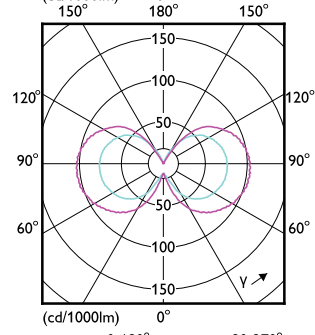

CorePro LEDcapsule MV

Temperature

Order Code	Full Product Name	T-Ambient (Max)	T-Ambient (Min)	T-Case Maximum (Nom)
57869800	CorePro LEDcapsuleMV 2.3-25W G9 827 D	-	-	82 °C
71392100	CorePro LEDcapsule ND 1.9-25W G9 827	-	-	60 °C
81526700	CorePro LEDcapsule ND 3.2-40W G9 827	-	-	78 °C
81528100	CorePro LEDcapsule ND 3.2-40W G9 830	-	-	78 °C
65818200	CorePro LEDcapsule ND 4.8-60W G9 830	-	-	99 °C
73500500	CorePro LEDcapsule 2-25W ND G9 827 G	35 °C	-20 °C	100 °C
73502900	CorePro LEDcapsule 2-25W ND G9 830 G	40 °C	-20 °C	100 °C
76669600	CorePro LEDcapsuleMV 2.6-25W G9 827 D	-	-	86 °C
30391100	CorePro LEDcapsule 2-25W ND G9 830	-	-	78 °C