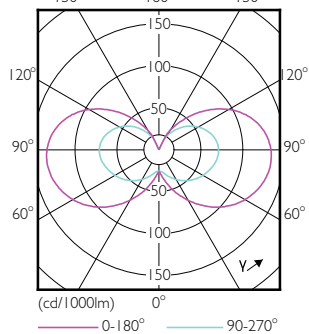

CorePro LEDcapsule MV

Temperature

Order Code	Full Product Name	T-Ambient (Max)	T-Ambient (Min)	T-Case Maximum (Nom)
57869800	CorePro LEDcapsuleMV 2.3-25W G9 827 D	-	-	82 °C
71392100	CorePro LEDcapsule ND 1.9-25W G9 827	-	-	60 °C
81526700	CorePro LEDcapsule ND 3.2-40W G9 827	-	-	78 °C
81528100	CorePro LEDcapsule ND 3.2-40W G9 830	-	-	78 °C
65818200	CorePro LEDcapsule ND 4.8-60W G9 830	-	-	99 °C
73500500	CorePro LEDcapsule 2-25W ND G9 827 G	35 °C	-20 °C	100 °C
73502900	CorePro LEDcapsule 2-25W ND G9 830 G	40 °C	-20 °C	100 °C
76669600	CorePro LEDcapsuleMV 2.6-25W G9 827 D	-	-	86 °C
30391100	CorePro LEDcapsule 2-25W ND G9 830	-	-	78 °C