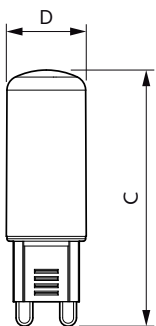

Product	D	C
CorePro LEDcapsuleMV 2.6-25W G9 827 D	15 mm	52 mm