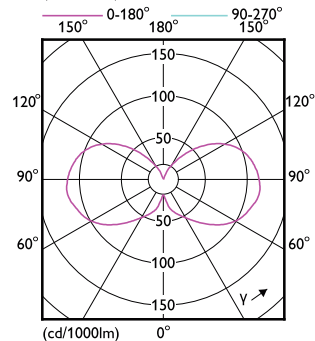

CorePro LEDcapsule MV

Temperature

Order Code	Full Product Name	T-Ambient (Max)	T-Ambient (Min)	T-Case Maximum (Nom)
57869800	CorePro LEDcapsuleMV 2.3-25W G9 827 D	-	-	82 °C
71392100	CorePro LEDcapsule ND 1.9-25W G9 827	-	-	60 °C
81526700	CorePro LEDcapsule ND 3.2-40W G9 827	-	-	78 °C
81528100	CorePro LEDcapsule ND 3.2-40W G9 830	-	-	78 °C
65818200	CorePro LEDcapsule ND 4.8-60W G9 830	-	-	99 °C
73500500	CorePro LEDcapsule 2-25W ND G9 827 G	35 °C	-20 °C	100 °C
73502900	CorePro LEDcapsule 2-25W ND G9 830 G	40 °C	-20 °C	100 °C
76669600	CorePro LEDcapsuleMV 2.6-25W G9 827 D	-	-	86 °C
30391100	CorePro LEDcapsule 2-25W ND G9 830	-	-	78 °C