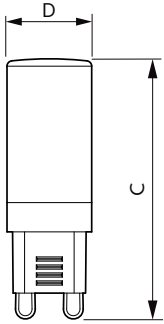

Application

- Hotels, museums, shops
- Washrooms, reception areas, exhibitions, display cabinets

CorePro LEDcapsule MV

Versions

Dimensional drawing

... D ...

Product	D	C
CorePro LEDcapsuleMV 2.3-25W G9 827 D	23 mm	51 mm

Product	D	C
CorePro LEDcapsule ND 1.9-25W G9 827	16.5 mm	48 mm

CorePro LEDcapsule MV

Dimensional drawing

Product	D	C
CorePro LEDcapsule ND 3.2-40W G9 827	17 mm	51.5 mm
CorePro LEDcapsule ND 3.2-40W G9 830	17 mm	51.5 mm