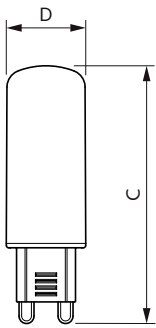

Application

- Hotels, museums, shops
- Washrooms, reception areas, exhibitions, display cabinets

CorePro LEDcapsule MV

Versions

Dimensional drawing

... D ...

Product	D	C
CorePro LEDcapsuleMV 2.3-25W G9 827 D	23 mm	51 mm

Product	D	C
CorePro LEDcapsule ND 1.9-25W G9 827	16.5 mm	48 mm

CorePro LEDcapsule MV

Dimensional drawing

Product	D	C
CorePro LEDcapsule ND 3.2-40W G9 827	17 mm	51.5 mm
CorePro LEDcapsule ND 3.2-40W G9 830	17 mm	51.5 mm