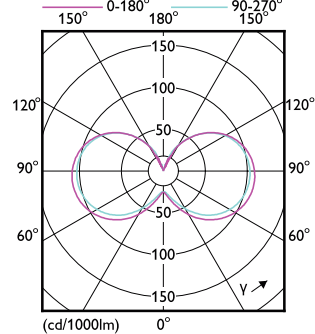

CorePro LEDcapsule MV

Temperature

Order Code	Full Product Name	T-Ambient (Max)	T-Ambient (Min)	T-Case Maximum (Nom)
57869800	CorePro LEDcapsuleMV 2.3-25W G9 827 D	-	-	82 °C
71392100	CorePro LEDcapsule ND 1.9-25W G9 827	-	-	60 °C
81526700	CorePro LEDcapsule ND 3.2-40W G9 827	-	-	78 °C
81528100	CorePro LEDcapsule ND 3.2-40W G9 830	-	-	78 °C
65818200	CorePro LEDcapsule ND 4.8-60W G9 830	-	-	99 °C
73500500	CorePro LEDcapsule 2-25W ND G9 827 G	35 °C	-20 °C	100 °C
73502900	CorePro LEDcapsule 2-25W ND G9 830 G	40 °C	-20 °C	100 °C
76669600	CorePro LEDcapsuleMV 2.6-25W G9 827 D	-	-	86 °C
30391100	CorePro LEDcapsule 2-25W ND G9 830	-	-	78 °C