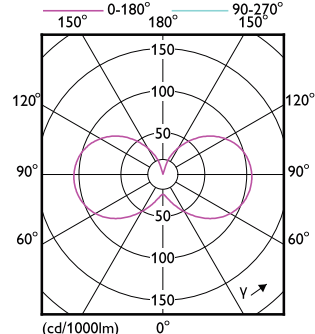

CorePro LEDcapsule MV

Temperature

Order Code	Full Product Name	T-Ambient (Max)	T-Ambient (Min)	T-Case Maximum (Nom)
57869800	CorePro LEDcapsuleMV 2.3-25W G9 827 D	-	-	82 °C
71392100	CorePro LEDcapsule ND 1.9-25W G9 827	-	-	60 °C
81526700	CorePro LEDcapsule ND 3.2-40W G9 827	-	-	78 °C
81528100	CorePro LEDcapsule ND 3.2-40W G9 830	-	-	78 °C
65818200	CorePro LEDcapsule ND 4.8-60W G9 830	-	-	99 °C
73500500	CorePro LEDcapsule 2-25W ND G9 827 G	35 °C	-20 °C	100 °C
73502900	CorePro LEDcapsule 2-25W ND G9 830 G	40 °C	-20 °C	100 °C
76669600	CorePro LEDcapsuleMV 2.6-25W G9 827 D	-	-	86 °C
30391100	CorePro LEDcapsule 2-25W ND G9 830	-	-	78 °C