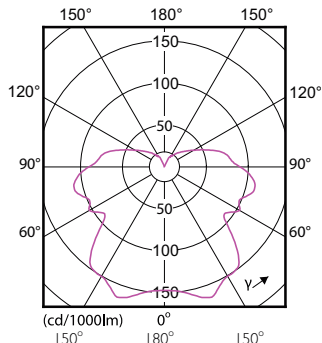

CorePro LEDcapsule MV

Temperature

Order Code	Full Product Name	T-Ambient (Max)	T-Ambient (Min)	T-Case Maximum (Nom)
57869800	CorePro LEDcapsuleMV 2.3-25W G9 827 D	-	-	82 °C
71392100	CorePro LEDcapsule ND 1.9-25W G9 827	-	-	60 °C
81526700	CorePro LEDcapsule ND 3.2-40W G9 827	-	-	78 °C
81528100	CorePro LEDcapsule ND 3.2-40W G9 830	-	-	78 °C
65818200	CorePro LEDcapsule ND 4.8-60W G9 830	-	-	99 °C
73500500	CorePro LEDcapsule 2-25W ND G9 827 G	35 °C	-20 °C	100 °C
73502900	CorePro LEDcapsule 2-25W ND G9 830 G	40 °C	-20 °C	100 °C
76669600	CorePro LEDcapsuleMV 2.6-25W G9 827 D	-	-	86 °C
30391100	CorePro LEDcapsule 2-25W ND G9 830	-	-	78 °C