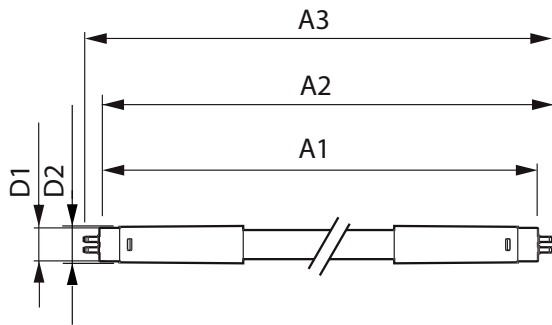

## Dimensional drawing

Product	D1	D2	A1	A2	A3
Master LEDtube HF 1500mm HO 26W 865 T5 OE	15.5 mm	19 mm	1449 mm	1456 mm	1463 mm
Master LEDtube HF 1500mm HO 26W 830 T5 OE	15.5 mm	19 mm	1449 mm	1456 mm	1463 mm
Master LEDtube HF 1500mm HO 26W 840 T5 OE	15.5 mm	19 mm	1449 mm	1456 mm	1463 mm
Master LEDtube HF 1200mm HO 26W 840 T5 OE	15.5 mm	19 mm	1149 mm	1156 mm	1163 mm
Master LEDtube HF 600mm HE 8W 840 T5	15.5 mm	18.8 mm	549 mm	556.1 mm	563.2 mm
Master LEDtube HF 1500mm HE 20W 840 T5	15.5 mm	18.8 mm	1449 mm	1456.1 mm	1463.2 mm
Master LEDtube HF 1200mm HE 16.5W 865 T5	15.5 mm	18.8 mm	1149 mm	1156.1 mm	1163.2 mm
Master LEDtube HF 1200mm HE 16.5W 840 T5	15.5 mm	18.8 mm	1149 mm	1156.1 mm	1163.2 mm
Master LEDtube HF 600mm HE 8W 830 T5	15.5 mm	18.8 mm	549 mm	556.1 mm	563.2 mm
Master LEDtube HF 1500mm HE 20W 865 T5	15.5 mm	18.8 mm	1449 mm	1456.1 mm	1463.2 mm
Master LEDtube HF 1200mm HE 16.5W 830 T5	15.5 mm	18.8 mm	1149 mm	1156.1 mm	1163.2 mm
Master LEDtube HF 1500mm HE 20W 830 T5	15.5 mm	18.8 mm	1449 mm	1456.1 mm	1463.2 mm