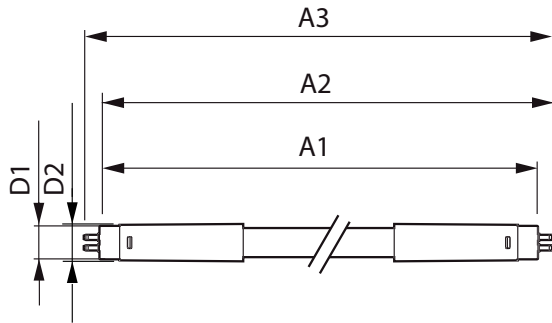

Application

- The ideal solution for demanding applications with a need for extra energy savings: office, school, retail

MASTER LEDtube InstantFit HF T5

Versions

Dimensional drawing

Product	D1	D2	A1	A2	A3
Master LEDtube HF 1500mm UO 36W 840 T5	15.2 mm	21 mm	1447.8 mm	1454.9 mm	1462 mm
Master LEDtube HF 1500mm UO 36W 830 T5	15.2 mm	21 mm	1447.8 mm	1454.9 mm	1462 mm
Master LEDtube HF 1500mm UO 36W 865 T5	15.2 mm	21 mm	1447.8 mm	1454.9 mm	1462 mm
Master LEDtube HF 1500mm HE 20W 840 T5	15.5 mm	18.8 mm	1449 mm	1456.1 mm	1463.2 mm
Master LEDtube HF 1200mm HE 16.5W 865 T5	15.5 mm	18.8 mm	1149 mm	1156.1 mm	1163.2 mm
Master LEDtube HF 1200mm HE 16.5W 840 T5	15.5 mm	18.8 mm	1149 mm	1156.1 mm	1163.2 mm
Master LEDtube HF 1500mm HE 20W 865 T5	15.5 mm	18.8 mm	1449 mm	1456.1 mm	1463.2 mm
Master LEDtube HF 1200mm HE 16.5W 830 T5	15.5 mm	18.8 mm	1149 mm	1156.1 mm	1163.2 mm
Master LEDtube HF 1500mm HE 20W 830 T5	15.5 mm	18.8 mm	1449 mm	1456.1 mm	1463.2 mm
Master LEDtube HF 1500mm HO 26W 840 T5 OE	15.5 mm	19 mm	1449 mm	1456 mm	1463 mm
Master LEDtube HF 1200mm HO 26W 840 T5 OE	15.5 mm	19 mm	1149 mm	1156 mm	1163 mm