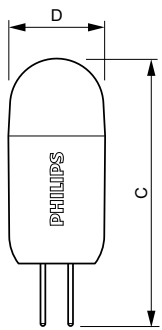

## Dimensional drawing

Product	D	C
CorePro LEDcapsuleLV 2-20W G4 827 D	17 mm	48 mm

Product	D	C
CorePro LEDcapsuleLV 1.7-20W GY6.35 827	15 mm	39 mm
CorePro LEDcapsuleLV 1.7-20W G4 827	14.5 mm	38 mm
CorePro LEDcapsuleLV 1.7-20W G4 830	14.5 mm	38 mm
CorePro LEDcapsuleLV 0.9-10W G4 830	14.5 mm	38 mm

## Dimensional drawing

Product	D	C
CorePro LEDcapsuleLV 2.1-20W G4 827 D	15 mm	40 mm

Product	D	C
CorePro LEDcapsuleLV 1.8-20W G4 827	13 mm	35 mm