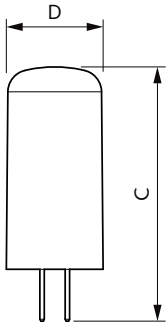

## Dimensional drawing

Product	D	C
CorePro LEDcapsuleLV 2-20W G4 827 D	17 mm	48 mm

Product	D	C
CorePro LEDcapsuleLV 1.7-20W GY6.35 827	15 mm	39 mm
CorePro LEDcapsuleLV 1.7-20W G4 827	14.5 mm	38 mm
CorePro LEDcapsuleLV 1.7-20W G4 830	14.5 mm	38 mm
CorePro LEDcapsuleLV 0.9-10W G4 830	14.5 mm	38 mm

## Dimensional drawing

Product	D	C
CorePro LEDcapsuleLV 2.1-20W G4 827 D	15 mm	40 mm

Product	D	C
CorePro LEDcapsuleLV 1.8-20W G4 827	13 mm	35 mm