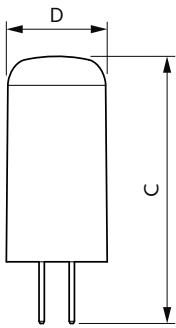

## Dimensional drawing

Product	D	C
CorePro LEDcapsuleLV 2-20W G4 827 D	17 mm	48 mm

Product	D	C
CorePro LEDcapsuleLV 1.7-20W GY6.35 827	15 mm	39 mm
CorePro LEDcapsuleLV 1.7-20W G4 827	14.5 mm	38 mm
CorePro LEDcapsuleLV 1.7-20W G4 830	14.5 mm	38 mm
CorePro LEDcapsuleLV 0.9-10W G4 830	14.5 mm	38 mm

## Dimensional drawing

Product	D	C
CorePro LEDcapsuleLV 2.1-20W G4 827 D	15 mm	40 mm

Product	D	C
CorePro LEDcapsuleLV 1.8-20W G4 827	13 mm	35 mm