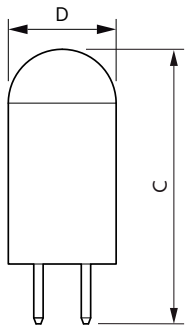

## Dimensional drawing

Product	D	C
CorePro LEDcapsuleLV 2-20W G4 827 D	17 mm	48 mm

Product	D	C
CorePro LEDcapsuleLV 1.7-20W GY6.35 827	15 mm	39 mm
CorePro LEDcapsuleLV 1.7-20W G4 827	14.5 mm	38 mm
CorePro LEDcapsuleLV 1.7-20W G4 830	14.5 mm	38 mm
CorePro LEDcapsuleLV 0.9-10W G4 830	14.5 mm	38 mm