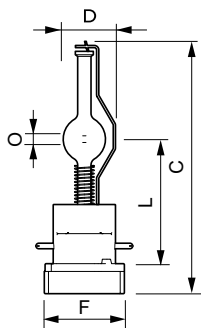

Versions

Dimensional drawing

Product	D (max)	O	L (min)	L (max)	L	C (max)
MSR Platinum 35 1CT	23.5 mm	3.0 mm	55 mm	57 mm	56 mm	116 mm