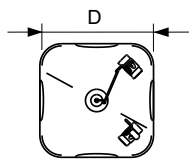

Versions

Dimensional drawing

D

Product	D (max)	T (max)	O	C (max)
MSD Platinum 5 R 1CT/8	51.4 mm	6.8 mm	1.0 mm	57.1 mm

Product	D (max)	O	C (max)
MSD Platinum 15 R UNP/24	58.5 mm	1.3 mm	66.4 mm
MSD Platinum 15 R 1CT/8	58.5 mm	1.3 mm	66.4 mm