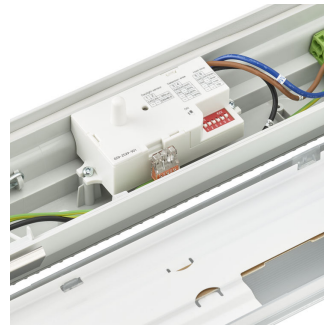

CoreLine waterproof G2 (WT120C
G2),MDU, Motion Detection Unit