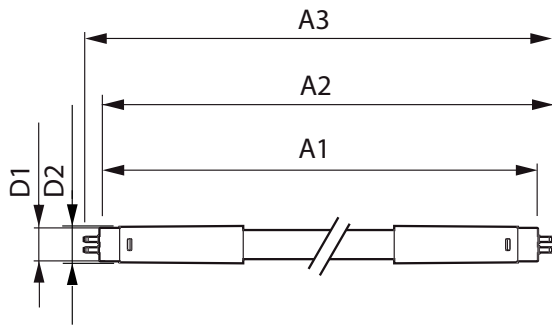

Application

- Retail, offices
- Industry, warehouses, public places, schools, hospitals, car parks

Essential LEDtube

Versions

Dimensional drawing

Product	D1	D2	A1	A2	A3
CorePro LEDtube 1200mm 16W865 G5 I APR	15.8 mm	19 mm	1149 mm	1156.1 mm	1163.2 mm
CorePro LEDtube 1200mm 16W830 G5 I APR	15.8 mm	19 mm	1149 mm	1156.1 mm	1163.2 mm
CorePro LEDtube 1200mm 16W840 G5 I APR	15.8 mm	19 mm	1149 mm	1156.1 mm	1163.2 mm
CorePro LEDtube 600mm 8W865 G5 I APR	15.8 mm	19 mm	549 mm	556.1 mm	563.2 mm
CorePro LEDtube 600mm 8W830 G5 I APR	15.8 mm	19 mm	549 mm	556.1 mm	563.2 mm
CorePro LEDtube 600mm 8W840 G5 I APR	15.8 mm	19 mm	549 mm	556.1 mm	563.2 mm