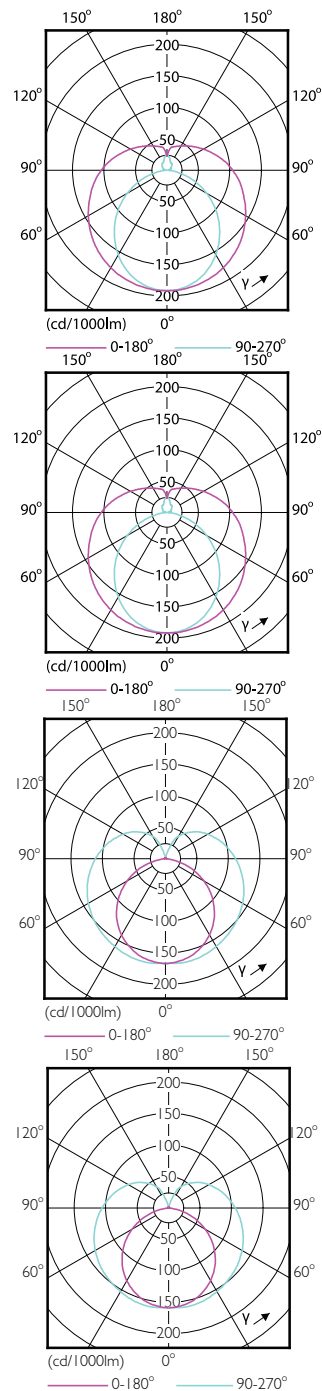

Essential LEDtube

Light Technical (2/2)

Order Code	Full Product Name	Luminous Flux (Nom)
59996900	LEDtube 1200mm 16W 740 T8 AP I G	1600 lm
59998300	LEDtube 1200mm 16W 765 T8 AP I G	1600 lm
64603800	LEDtube 600mm 8W 740 T8 AP I G	800 lm
64605200	LEDtube 600mm 8W 765 T8 AP I G	800 lm
73196300	CorePro LEDtube 600mm 8W830 G5 I APR	1000 lm
73198700	CorePro LEDtube 600mm 8W840 G5 I APR	1050 lm

Order Code	Full Product Name	Luminous Flux (Nom)
73200700	CorePro LEDtube 600mm 8W865 G5 I APR	1050 lm
73202100	CorePro LEDtube 1200mm 16W830 G5 I APR	2000 lm
73204500	CorePro LEDtube 1200mm 16W840 G5 I APR	2100 lm
73206900	CorePro LEDtube 1200mm 16W865 G5 I APR	2100 lm
73404900	CorePro LEDtube HO 1200mm 18W865T8 AP	2100 lm

Temperature

Order Code	Full Product Name	T-Case Maximum (Nom)
59996900	LEDtube 1200mm 16W 740 T8 AP I G	60 °C
59998300	LEDtube 1200mm 16W 765 T8 AP I G	60 °C
64603800	LEDtube 600mm 8W 740 T8 AP I G	60 °C
64605200	LEDtube 600mm 8W 765 T8 AP I G	60 °C
73196300	CorePro LEDtube 600mm 8W830 G5 I APR	70 °C
73198700	CorePro LEDtube 600mm 8W840 G5 I APR	70 °C
73200700	CorePro LEDtube 600mm 8W865 G5 I APR	70 °C
73202100	CorePro LEDtube 1200mm 16W830 G5 I APR	70 °C
73204500	CorePro LEDtube 1200mm 16W840 G5 I APR	70 °C
73206900	CorePro LEDtube 1200mm 16W865 G5 I APR	70 °C
73404900	CorePro LEDtube HO 1200mm 18W865T8 AP	65 °C