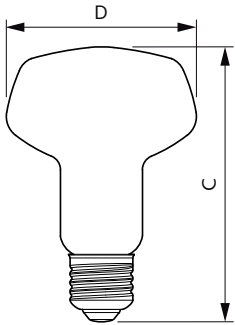

Essential LED

Versions

Dimensional drawing

Product	D	C
ESS LED 9W E27 6500K 230V R80	80 mm	115 mm
ESS LED 9W E27 2700K 230V R80	80 mm	115 mm

Product	D	C
ESS LED 7W E27 6500K 230V R63	63 mm	102 mm
ESS LED 7W E27 2700K 230V R63	63 mm	102 mm