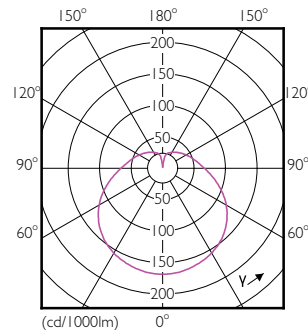

Operating and Electrical

Order Code	Full Product Name	Power Consumption	Wattage Equivalent
79879900	ESS LED 7W E27 2700K 230V R63	7 W	70 W
79815700	ESS LED 7W E27 6500K 230V R63	7 W	70 W

Order Code	Full Product Name	Power Consumption	Wattage Equivalent
79817100	ESS LED 9W E27 2700K 230V R80	9 W	80 W
79821800	ESS LED 9W E27 6500K 230V R80	9 W	80 W

Temperature

Order Code	Full Product Name	T-Case Maximum (Nom)
79879900	ESS LED 7W E27 2700K 230V R63	68 °C
79815700	ESS LED 7W E27 6500K 230V R63	68 °C

Order Code	Full Product Name	T-Case Maximum (Nom)
79817100	ESS LED 9W E27 2700K 230V R80	72 °C
79821800	ESS LED 9W E27 6500K 230V R80	72 °C

Mechanical and Housing

Order Code	Full Product Name	Bulb Shape
79879900	ESS LED 7W E27 2700K 230V R63	R63
79815700	ESS LED 7W E27 6500K 230V R63	R63

Order Code	Full Product Name	Bulb Shape
79817100	ESS LED 9W E27 2700K 230V R80	R80
79821800	ESS LED 9W E27 6500K 230V R80	R80

Approval and Application

Order Code	Full Product Name	Energy Consumption kWh/1000 h
79879900	ESS LED 7W E27 2700K 230V R63	7 kWh
79815700	ESS LED 7W E27 6500K 230V R63	7 kWh
79817100	ESS LED 9W E27 2700K 230V R80	9 kWh
79821800	ESS LED 9W E27 6500K 230V R80	9 kWh