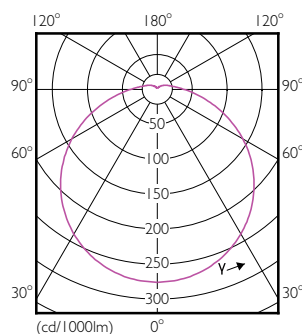

Operating and Electrical

Order Code	Full Product Name	Wattage Equivalent	Power (Rated) (Nom)
79879900	ESS LED 7W E27 2700K 230V R63	70 W	7 W
79815700	ESS LED 7W E27 6500K 230V R63	70 W	7 W

Order Code	Full Product Name	Wattage Equivalent	Power (Rated) (Nom)
79817100	ESS LED 9W E27 2700K 230V R80	80 W	9 W
79821800	ESS LED 9W E27 6500K 230V R80	80 W	9 W

Light Technical

Order Code	Full Product Name	Colour Code	Correlated Colour Temperature (Nom)	Llmf At End Of Nominal Lifetime (Nom)	Luminous Flux (Nom)
79879900	ESS LED 7W E27 2700K 230V R63	827	2700 K	70 %	680 lm
79815700	ESS LED 7W E27 6500K 230V R63	865	6500 K	70 %	720 lm

Order Code	Full Product Name	Colour Code	Correlated Colour Temperature (Nom)	Llmf At End Of Nominal Lifetime (Nom)	Luminous Flux (Nom)
79817100	ESS LED 9W E27 2700K 230V R80	827	2700 K	0.7 %	880 lm
79821800	ESS LED 9W E27 6500K 230V R80	865	6500 K	0.7 %	950 lm

Mechanical and Housing

Order Code	Full Product Name	Bulb Shape
79879900	ESS LED 7W E27 2700K 230V R63	R63
79815700	ESS LED 7W E27 6500K 230V R63	R63

Order Code	Full Product Name	Bulb Shape
79817100	ESS LED 9W E27 2700K 230V R80	R80
79821800	ESS LED 9W E27 6500K 230V R80	R80

Temperature

Order Code	Full Product Name	T-Case Maximum (Nom)
79879900	ESS LED 7W E27 2700K 230V R63	68 °C
79815700	ESS LED 7W E27 6500K 230V R63	68 °C
79817100	ESS LED 9W E27 2700K 230V R80	72 °C
79821800	ESS LED 9W E27 6500K 230V R80	72 °C