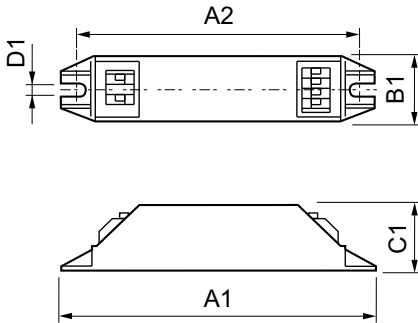

HF-Matchbox Blue

Versions

Dimensional drawing

Product

HF-M BLUE 124 LH TL/TL5/PL-L 230-240V

HF-M BLUE 121 LH TL5 230-240V

HF-M BLUE 114 LH TL/PL-S/PL-C 230-240V

Operating and Electrical