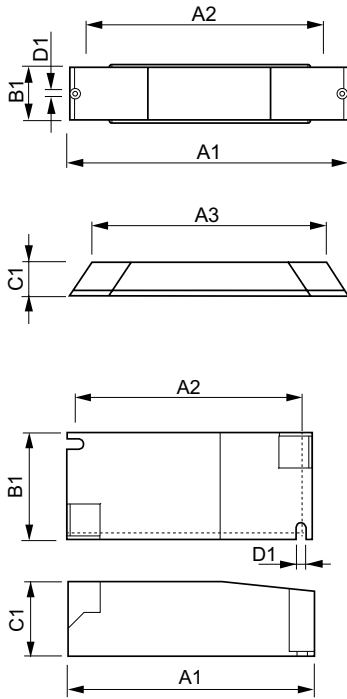

Application

- 20/35/50 W accent and decorative lighting for shops, public spaces, lobbies and offices
- Suitable for indoor use only

PrimaVision Mini for CDM

Dimensional drawing

Product	D1	C1	A1	A2	A3	B1
HID-PV m 20 /I CDM 220-240V 50/60Hz	4.8 mm	34.0 mm	234.7 mm	225.1 mm	202.0 mm	49.4 mm
HID-PV m 35/I CDM 220-240V 50/60Hz	4.8 mm	34.0 mm	234.7 mm	225.1 mm	202.0 mm	49.4 mm