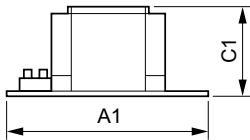

## Dimensional drawing

Product	D1	C1	A1	A2	B1	B2
BSN 400 K407-A2-ITS 230/240V 50Hz	6.5 mm	83.0 mm	166.0 mm	145.0 mm	97.0 mm	78.5 mm
BC3						

Product	A1	A2	B1	C1	D1
BSN 100 K302-A2-ITS 230V 50Hz	123 mm	98 mm	61 mm	52 mm	6.2 mm
BSN 70 K302-A2-ITS 230V 50Hz	118 mm	94 mm	61 mm	52 mm	6.2 mm