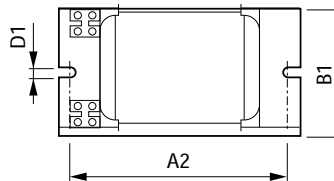

## Dimensional drawing

Product	D1	C1	A1	A2	B1	B2
BSN 400 K407-A2-ITS 230/240V 50Hz	6.5 mm	83.0 mm	166.0 mm	145.0 mm	97.0 mm	78.5 mm
BC3						

Product	A1	A2	B1	C1	D1
BSN 100 K302-A2-ITS 230V 50Hz	123 mm	98 mm	61 mm	52 mm	6.2 mm
BSN 70 K302-A2-ITS 230V 50Hz	118 mm	94 mm	61 mm	52 mm	6.2 mm