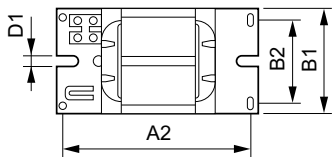

## Dimensional drawing

Product	D1	C1	A1	A2	B1	B2
BSN 400 K407-A2-ITS 230/240V 50Hz	6.5 mm	83.0 mm	166.0 mm	145.0 mm	97.0 mm	78.5 mm
BC3						

Product	A1	A2	B1	C1	D1
BSN 100 K302-A2-ITS 230V 50Hz	123 mm	98 mm	61 mm	52 mm	6.2 mm
BSN 70 K302-A2-ITS 230V 50Hz	118 mm	94 mm	61 mm	52 mm	6.2 mm