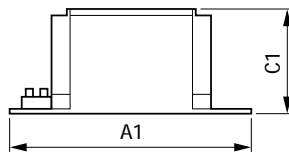

## Dimensional drawing

Product	D1	C1	A1	A2	B1	B2
BSN 400 K407-A2-ITS 230/240V 50Hz	6.5 mm	83.0 mm	166.0 mm	145.0 mm	97.0 mm	78.5 mm
BC3						

Product	A1	A2	B1	C1	D1
BSN 100 K302-A2-ITS 230V 50Hz	123 mm	98 mm	61 mm	52 mm	6.2 mm
BSN 70 K302-A2-ITS 230V 50Hz	118 mm	94 mm	61 mm	52 mm	6.2 mm