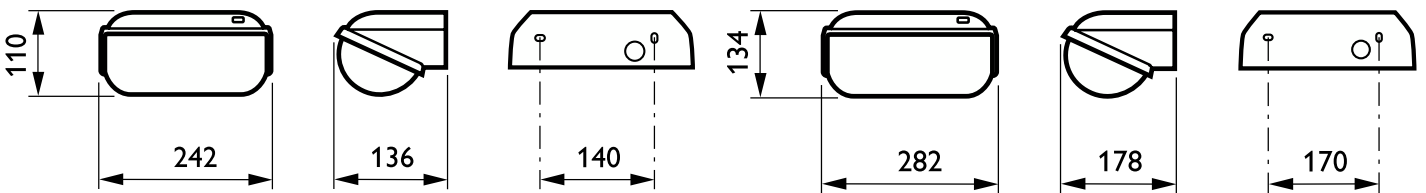

- Only texts for Benelux market available

Dimensional drawing

General Information

Cap-Base	-
CE mark	Yes
Driver included	Yes
Flammability mark	For mounting on normally flammable surfaces
Glow-wire test	Temperature 650 °C, duration 5 s
Light source replaceable	Yes
Number of gear units	1 unit

Light Technical

Luminaire light beam spread	180°
Light source color	830 warm white
Correlated Color Temperature (Nom)	3000 K
Optical cover/lens type	Opal bowl/cover
Color rendering index (CRI)	>80
Number of light sources	1
Optic type outdoor	Symmetrical
Standard tilt angle side entry	0°
Standard tilt angle posttop	0°
Upward light output ratio	0.08